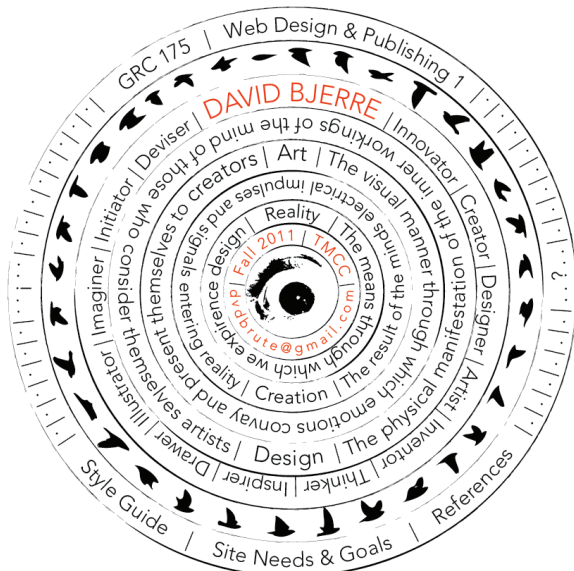

Style Guide for | Eye of the Mind | website

Acceptable colors |

231F20

EB3D23

Acceptable Graphics | Can be modified and changed in any manner, as long as it maintains a minimalistic design.

Avenir LT Std 35 Light |
The only acceptable typeface

Design samples |

Project 1 | Project 2 | Project 3

Project 1 | Project 2 | Project 3

Inspiration | When a visual creation stimulates mental, electrical impulses

[InsidePiet](#) | [DreamerLines](#)

Reference | An entity that supports the visual realization of inspiration